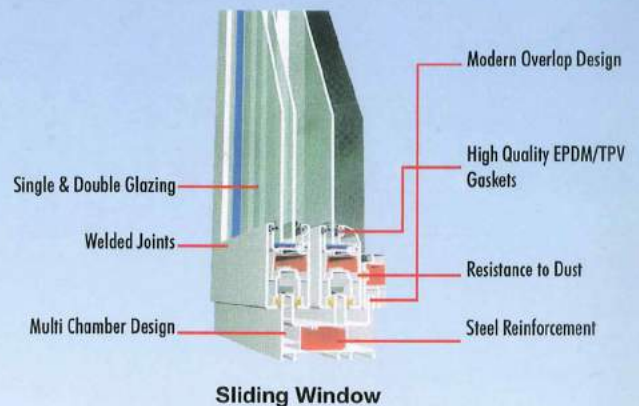

State of the art workshop located in Sajja Industrial Area

100+ Employees to provide you with excellent products & services

20+ Years Experience

WELDED JOINTS

Unlike ordinary, conventional systems, MURAD-UPVC windows/doors are welded, ensuring that there is no air gap. This high quality precision binding keeps the house free from dust and noise.

نظام الحساب للشبابيك والأبواب :-

وعلى يمكن الاختيار والتحكم بسماكة الزجاج (مفرد زو مزدوج) ذات شكل جميل

TILT AND TURN SYSTEM:

This system offer alternative suitable for every taste and budget thanks to this soft-line aesthetic design and harmonious combinations. A contemporary styled internally beaded window or door which allows the sash profiles to both tilt and fully open inwards. This sash profiles offer a stepped to outer frame finish and ideally suited for commercial and domestic applications where cleaning from the inside is a requirement. Also available as french widow combination.