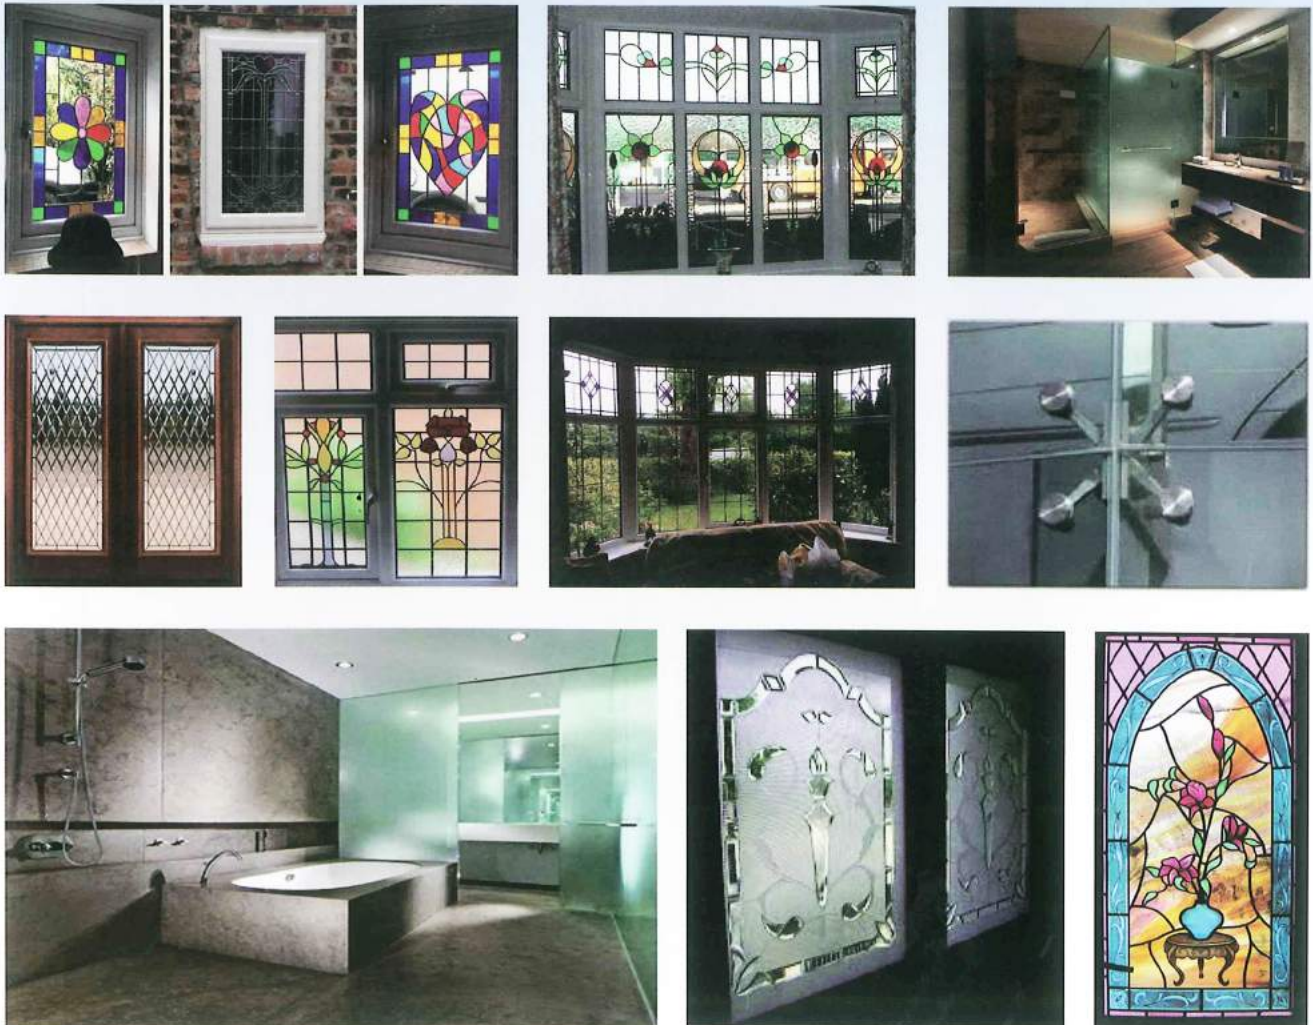

MURAD ALUMINUM & GLASS

Double-Glazed Doors Windows

Double glazed doors & windows are sure to leave a lasting impression doors & windows connect the outside with the inside world they also give a special ambiance to your home /office Choose a style you want to live with & don't be surprised if it becomes a landmark in your neighborhood fit them then forget them.

Stained Glass & Lead Work

The richness and beauty of ever changing light streaming through the texture and color of stained glass create a wonderfully relaxing atmosphere. MURAD offers a wide range of style to choose from & create your signature in the neighborhood giving it a personal touch.

Optical Glass Illusion:

These works of art add a little personal individuality to your entrance & exits Each one is designed to create an intriguing illusion that is certain to keep your eyes glued to it (unless of course you're in a hurry). Smooth external surface is easy to wipe clean....

Installation

As a full service window company our installation service can fit one window / door, a complete house & even commercial complex.