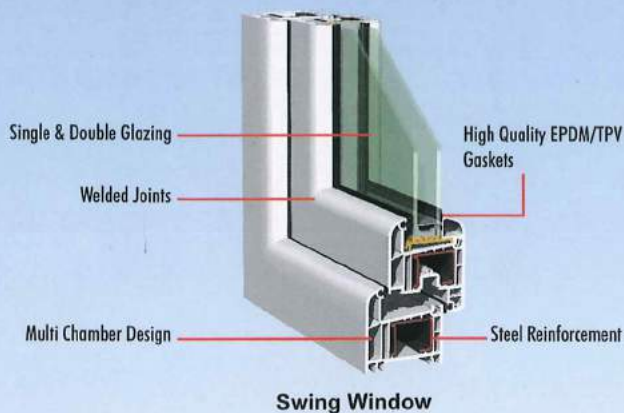

State of the art workshop located in Sajja Industrial Area

100+ Employees to provide you with excellent products & services

20+ Years Experience

WELDED JOINTS

Unlike ordinary, conventional systems, MURAD-UPVC windows/doors are welded, ensuring that there is no air gap. This high quality precision binding keeps the house free from dust and noise.

نظام الحساب للشبابيك والأبواب :-

وعلى يمكن الاختيار والتحكم بسماكة الزجاج (مفرد زو مزدوج) ذات شكل جميل

TILT AND TURN SYSTEM:

This system offer alternative suitable for every taste and budget thanks to this soft-line aesthetic design and harmonious combinations. A contemporary styled internally beaded window or door which allows the sash profiles to both tilt and fully open inwards. This sash profiles offer a stepped to outer frame finish and ideally suited for commercial and domestic applications where cleaning from the inside is a requirement. Also available as french widow combination.